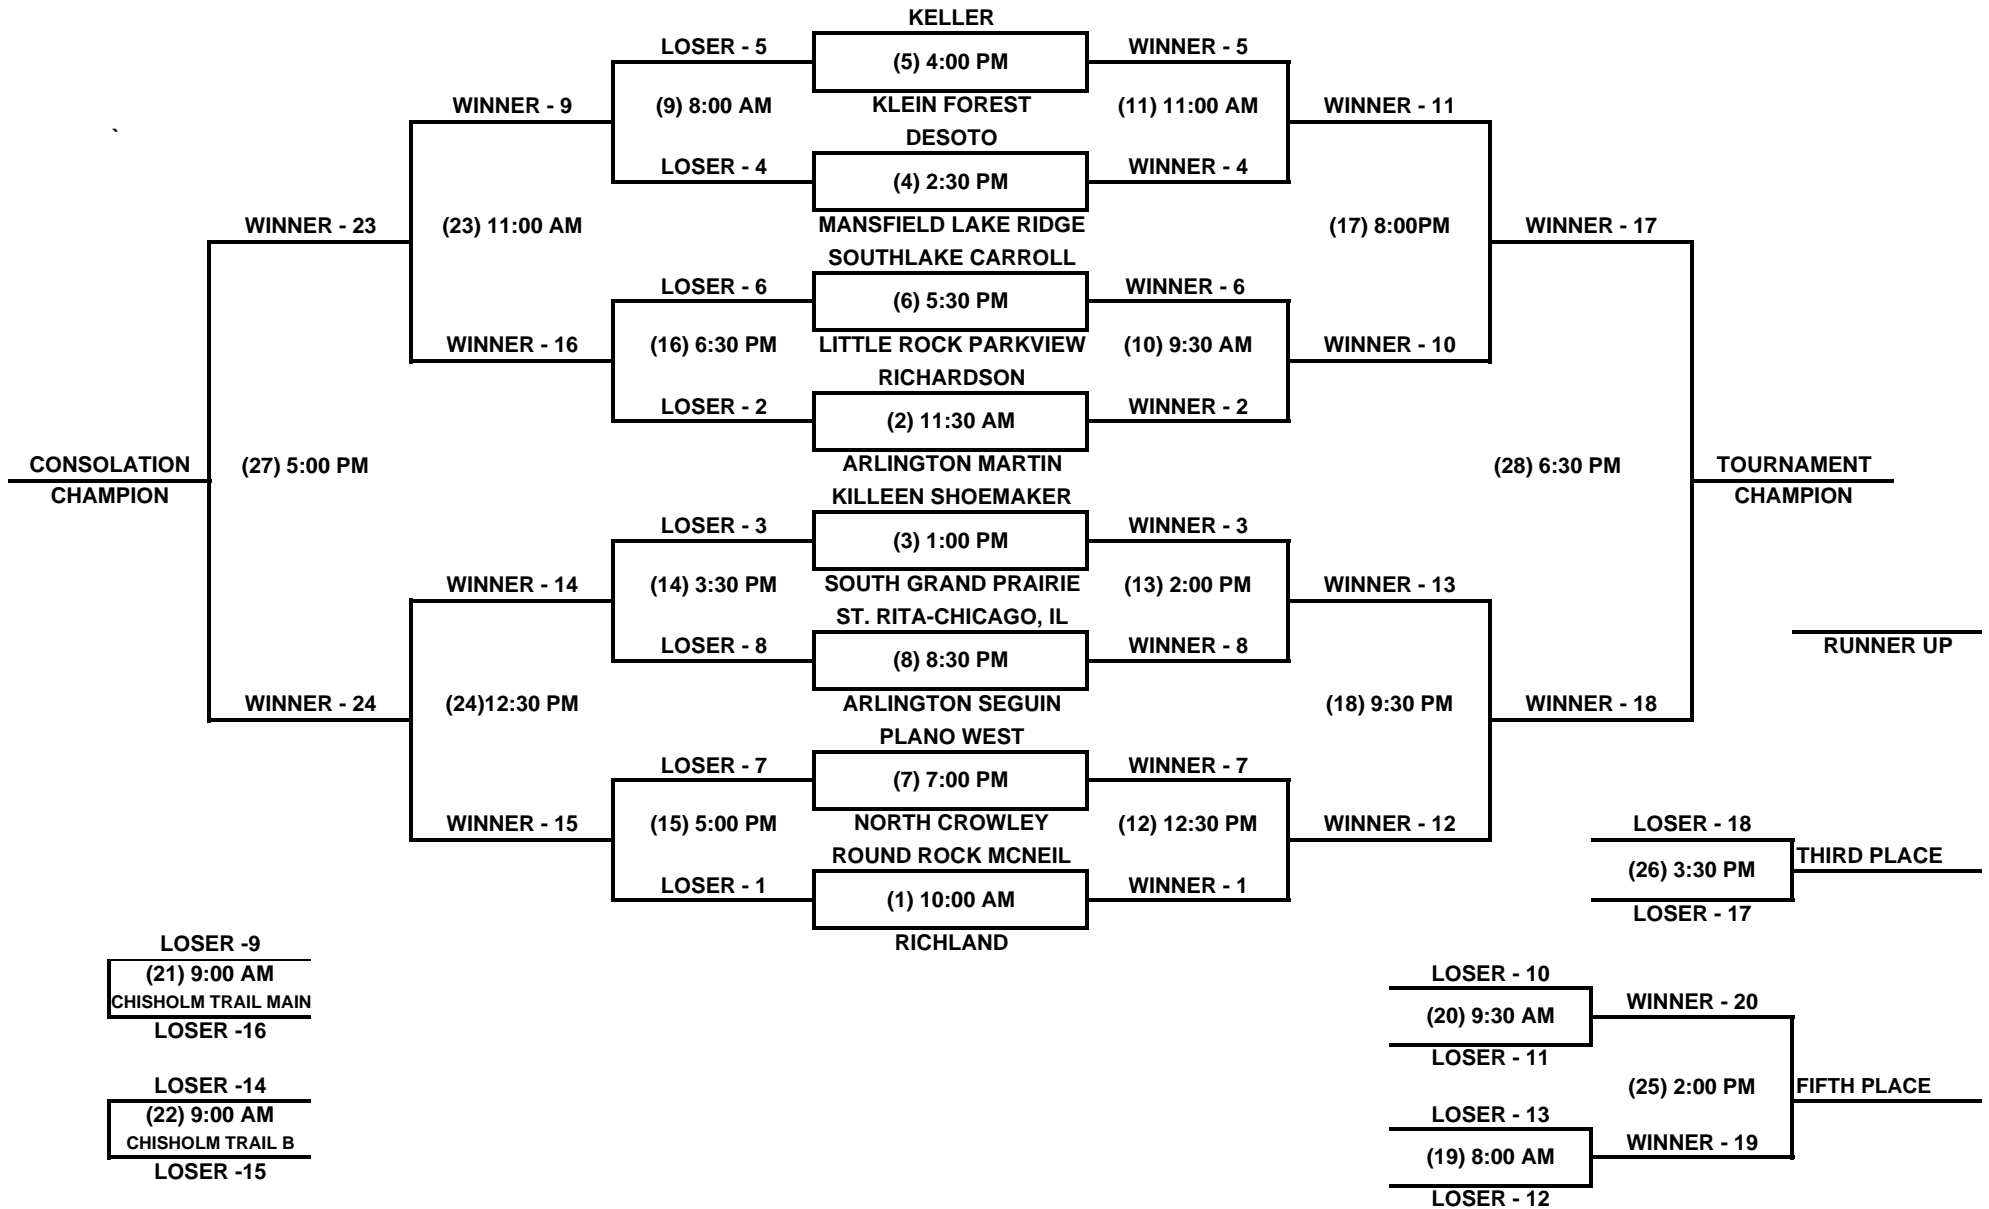

# ORANGE DIVISION 2015 WHATABURGER TOURNAMENT

DECEMBER 28, 29, 30, 2015  
W.G. THOMAS COLISEUM

LOSER -9  
(21) 9:00 AM  
CHISHOLM TRAIL MAIN  
LOSER -16

LOSER -14  
(22) 9:00 AM  
CHISHOLM TRAIL B  
LOSER -15

TEAMS ON TOP OF BRACKET WILL BE HOME TEAM  
HOME TEAM WILL WEAR WHITE JERSEYS  
HOME TEAM SITS TO LEFT OF SCOREKEEPER  
TEAMS WARM UP AT GOAL OPPOSITE OF THEIR BENCH

NOTES: GAMES 1-8 MONDAY, DEC. 28  
GAMES 9-18 TUESDAY, DEC. 29  
GAMES 19-28 WEDNESDAY, DEC. 30

GAMES 21-22 WILL BE PLAYED AT CHISHOLM TRAIL HIGH SCHOOL